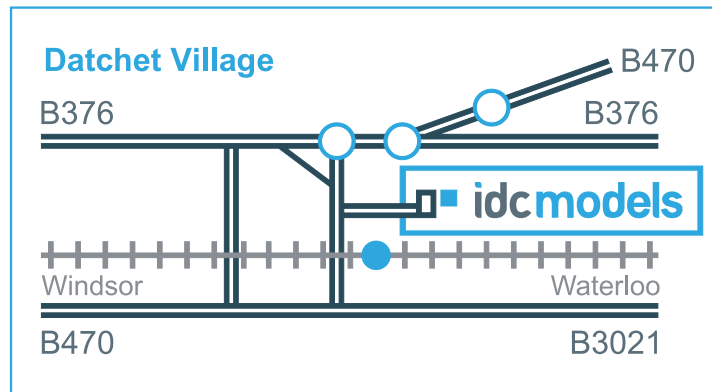

Main Routes

Main Routes

From M4 Junction 5

Exit the M4 at Jn. 5 and take the B470 into Datchet. On entering Datchet proceed straight over the mini roundabout by the cricket ground and take a right at the second mini roundabout, and left at the next. Take the first left after the Manor House Hotel and continue to IDC at the end of this road.

From South

Head North on the M25 until Jn. 13, exit and take the B376, following signs to Datchet. On entering Datchet travel straight over the first mini roundabout, and left at the next. Take the first left after the Manor House Hotel and continue to IDC at the end of this road.

By Train

Take the South West Trains service from London Waterloo to Windsor & Eton Riverside. Please join the front 4 coaches. Journey time approx 50 mins.